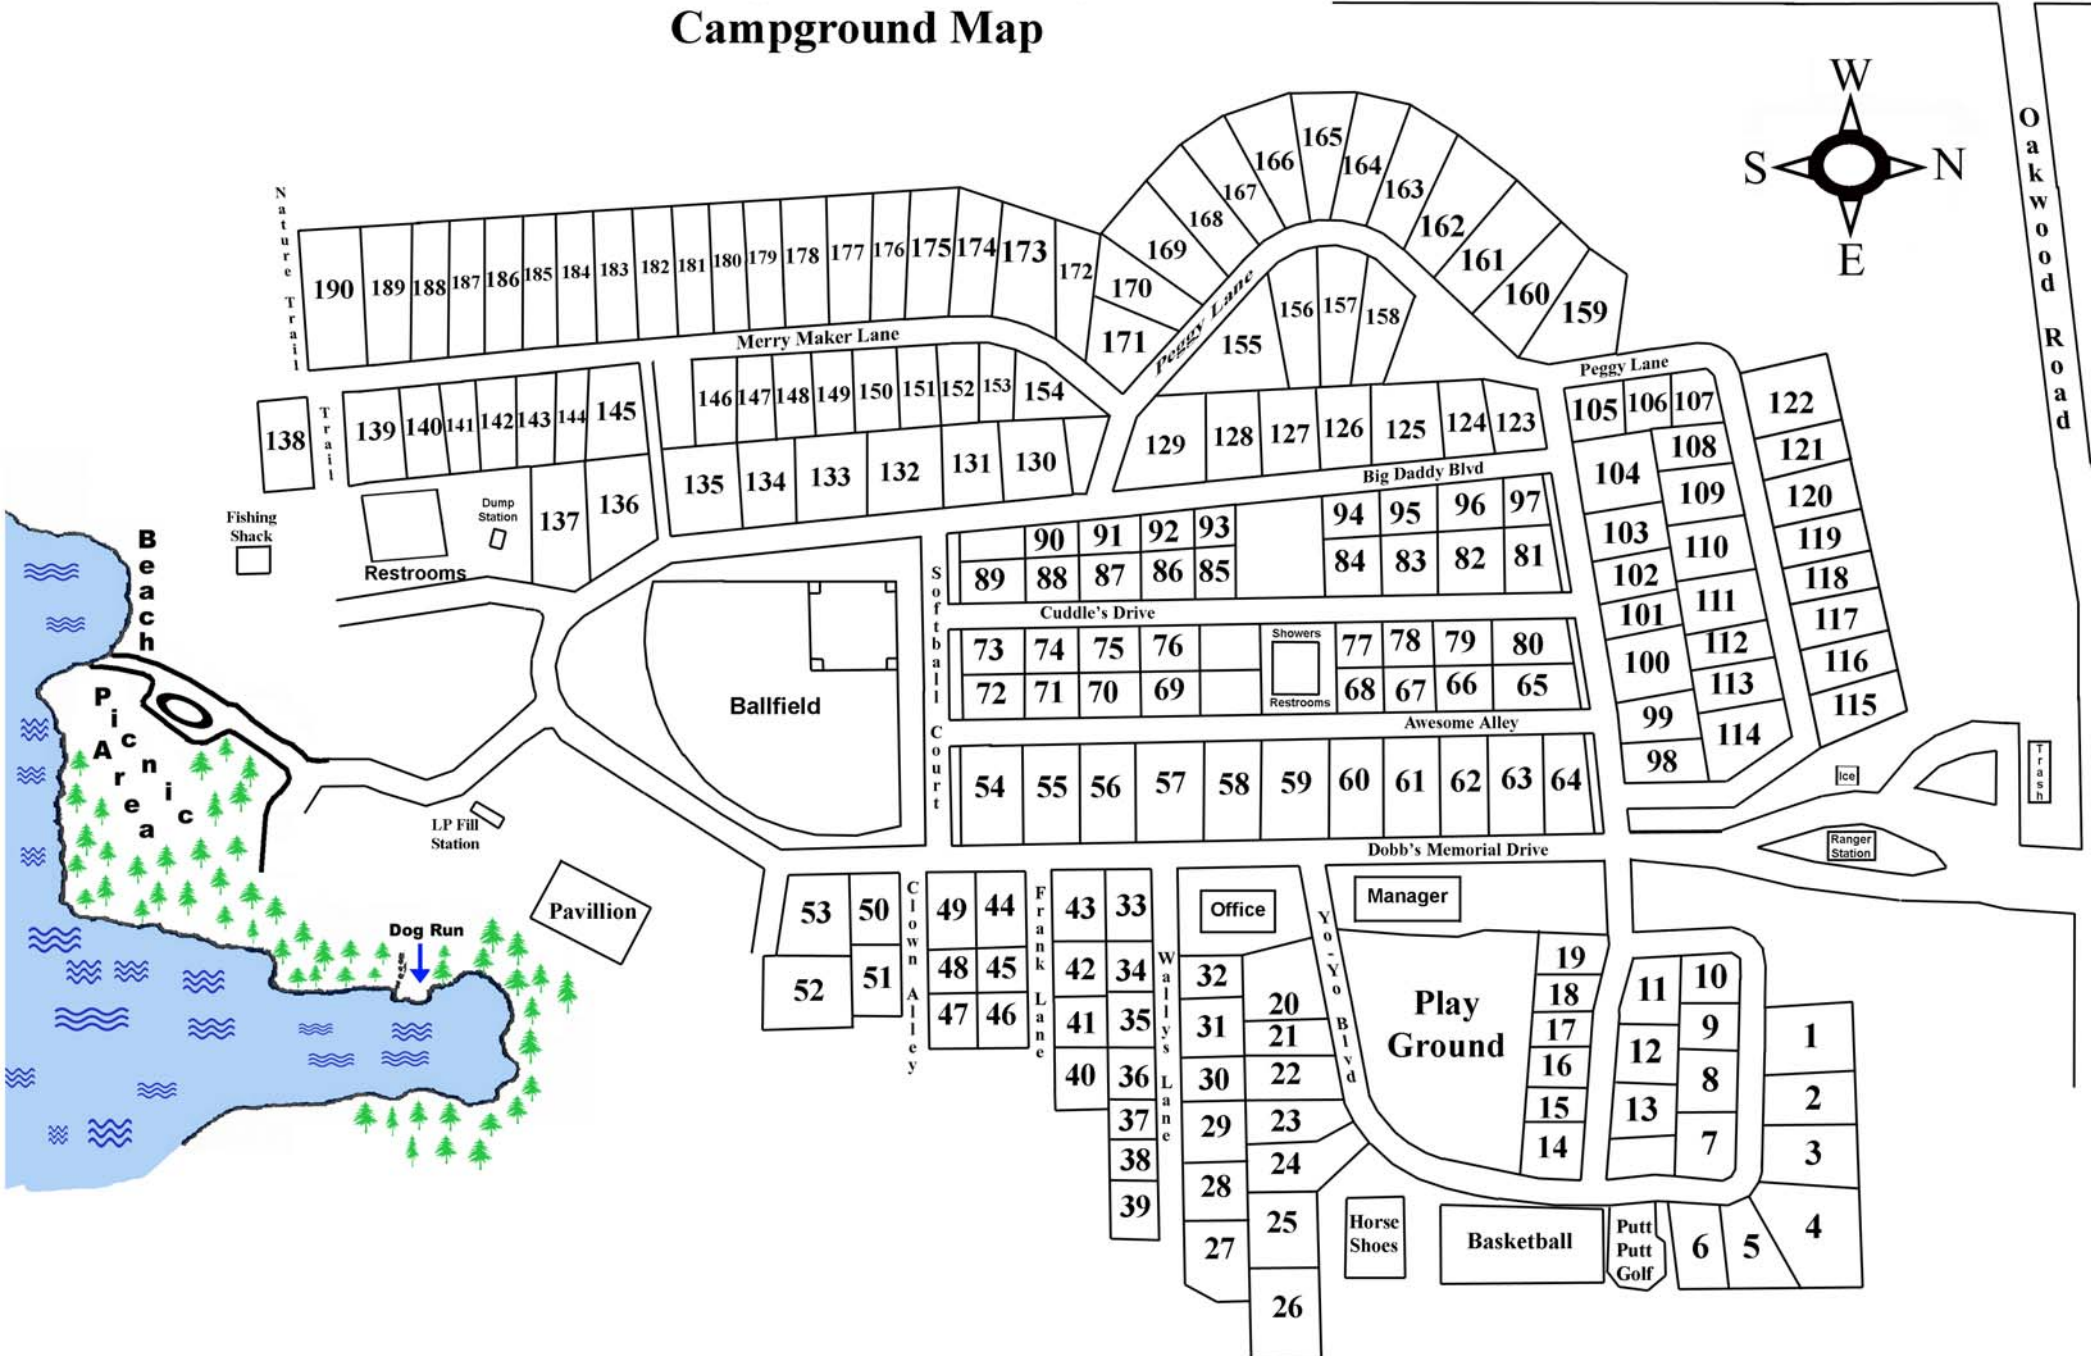

Detroit Sportsmen's Congress Campground Map

M-24 Lapeer Road

Oakwood Road